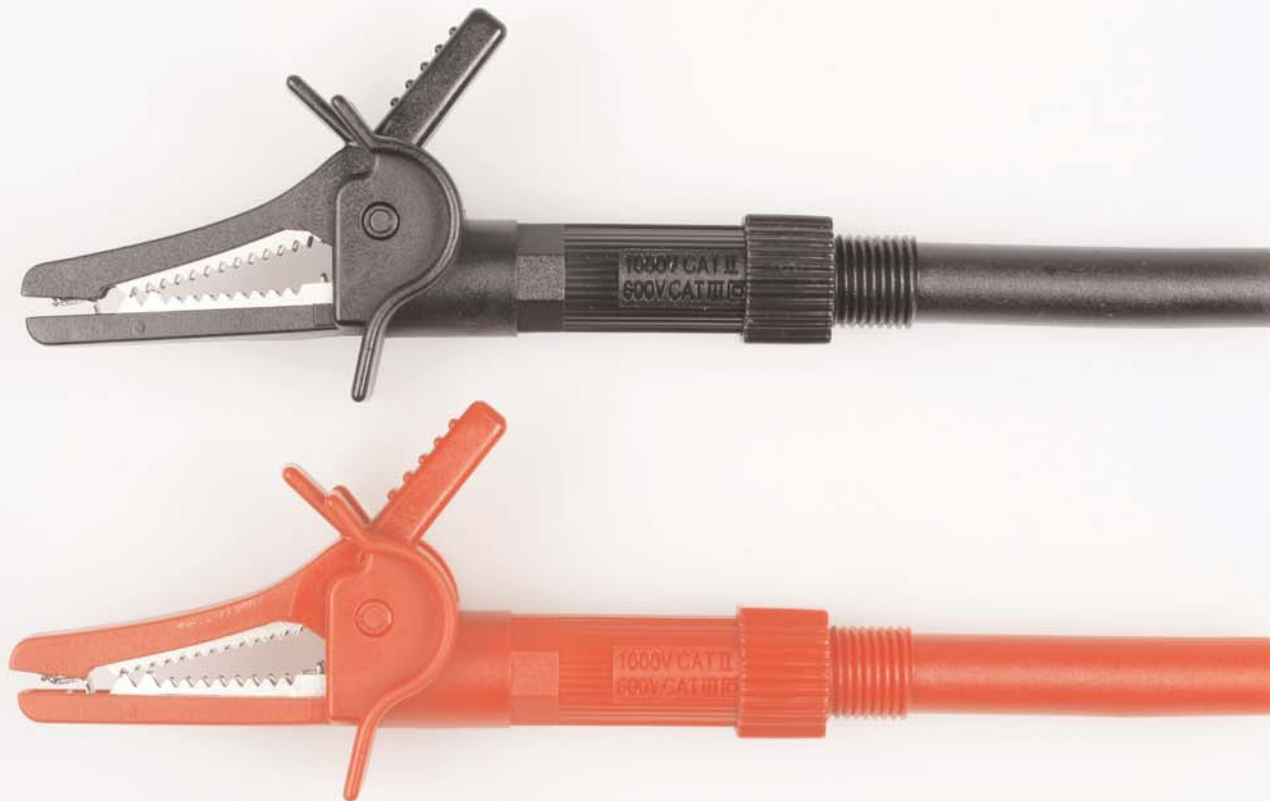

A084

Fused Probe Screw in Flanged Crocodile Clip.

Voltage / Amperage Rating

Maximum Voltage: 1000V
Maximum Amperage: 20mA

Copyright © 2007 Test Products International, Inc.

Agency Listing

cULus 61010
IEC 61010

Category Rating

CAT III 600V
CAT II 1000V

Insulation Material

N/A

Dimensions

Lead Length: N/A
Prod Length: N/A
Jaw Opening: 1.02"
(26.00mm)

Type

Fuse 500mA /
1000V/ 50kA